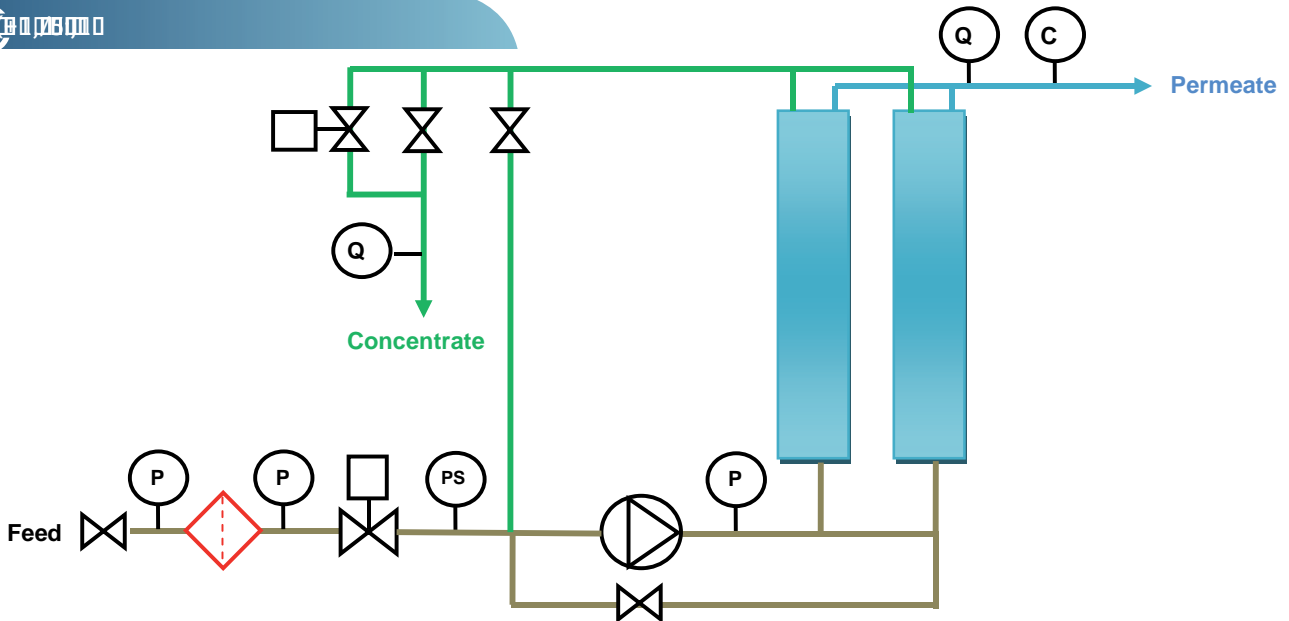

SCHEMATIC

ADH2OC INDUSTRIAL

Headquarters

3, Rue Kercoz
22 220 TRÉGUIER - FRANCE

Tel +33 (0)2 96 40 02 50
Fax +33 (0)2 22 44 98 48

www.adh2oc-industrial.com

Workshop

Lieudit «La Vallée Drouard»
28500 CHÉRISY - FRANCE

Tel +33 (0)2 37 50 20 79
Fax +33 (0)2 22 44 98 48

e-mail : infos@adh2oc-industrial.com