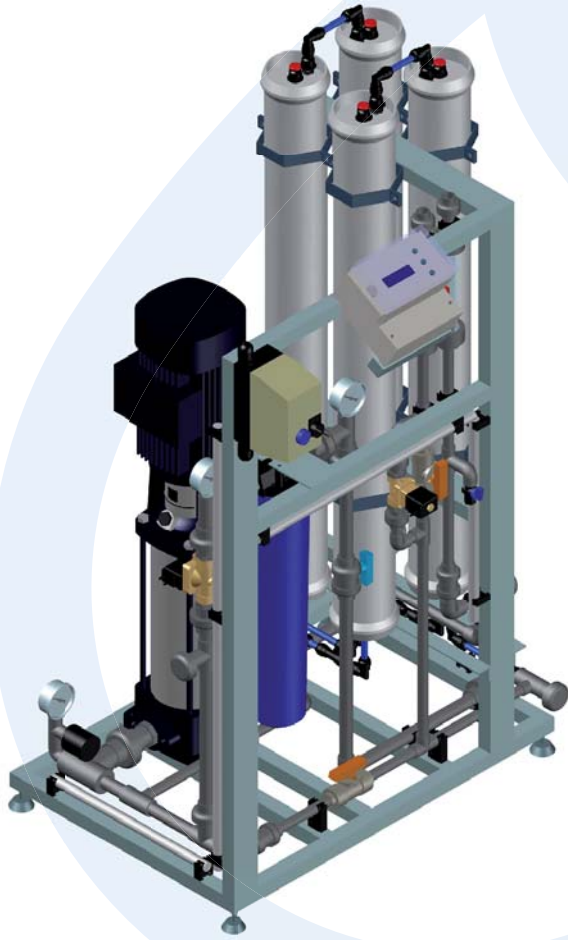

Osmeo Easy 4''

OPTIONAL ACCESSORIES

RO Membrane	EDV
Pre-filtration	&
Post-filtration	SSP
Water storage tank	SSP
Water meter	SSP
Pressure sensor	SSP
Water leak detector	SSP
Water softener	SSP

CONFIGURATION